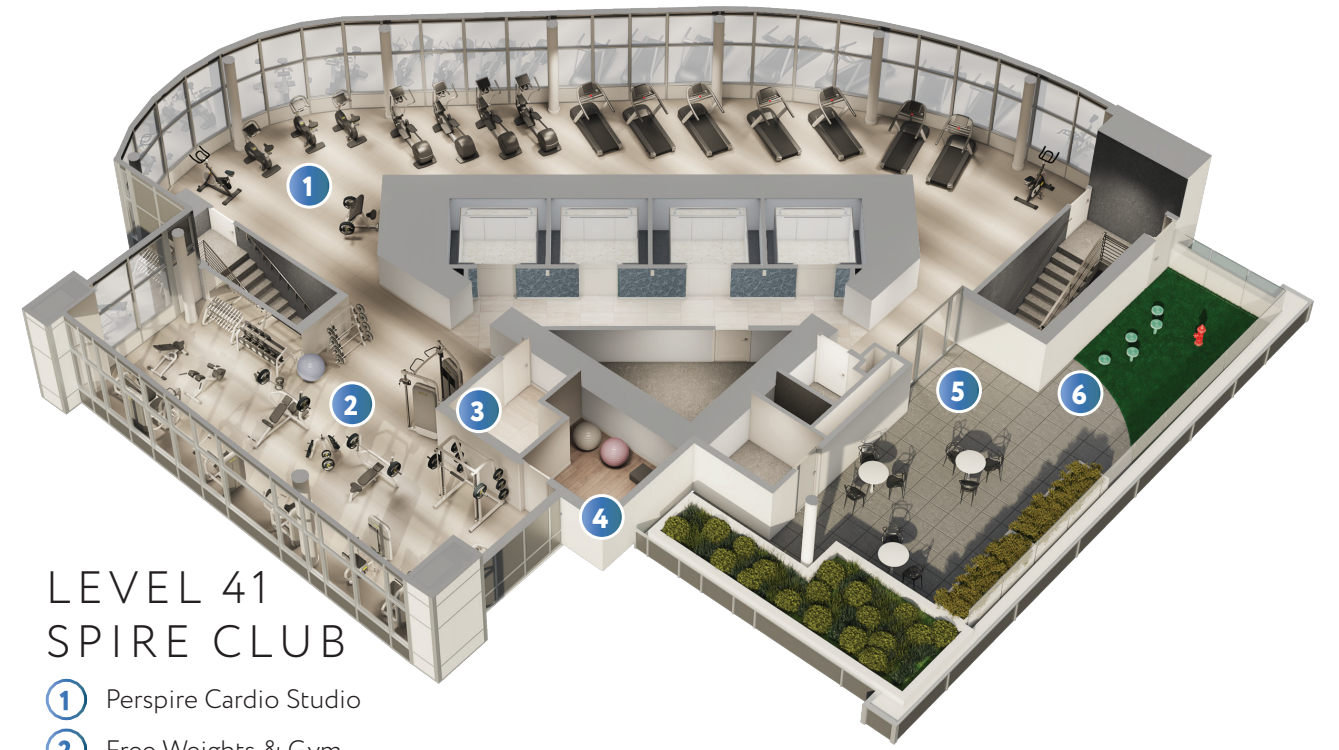

ABOVE
ALL

Enjoy access to unparalleled amenities as an extension of your home at SPIRE – all just an elevator ride away.

Robust amenities at SPIRE include a two-story lobby lounge with concierge, a third-floor co-working lounge and wellness studio, and the penthouse SPIRE Club – a collection of interior and exterior social spaces and a fitness center magnificently perched at the top of the building.

LEVEL 3

- ① Yoga & Spin Studio
- ② Restrooms
- ③ Conference Room
- ④ Skype Room
- ⑤ Co-Working Lounge
- ⑥ Gaming Room
- ⑦ Terrace
- ⑧ Theater
- ⑨ HOA Boardroom/Offices
- ⑩ Storage

LEVEL 41 SPIRE CLUB

- ① Perspire Cardio Studio
- ② Free Weights & Gym
- ③ Restroom
- ④ Fitness Storage
- ⑤ Skyline Terrace
- ⑥ Dog Run

STREET LEVEL

- ① Concierge
- ② Lobby Lounge
- ③ Mailroom
- ④ Retail/Cafe
- ⑤ Move-In Room
- ⑥ Auto Ports
- ⑦ Restroom
- ⑧ Retail
- ⑨ Retail
- ⑩ Bicycle Storage/Tuning

LEVEL 40 SPIRE CLUB

- ① Inspire Exhibition Kitchen
- ② Private Dining
- ③ BBQ Terrace
- ④ SPIRE Club Billiards Bar
- ⑤ Olympic Lounge & Gallery
- ⑥ Restrooms
- ⑦ Sunrise Terrace
- ⑧ Panorama View Deck
- ⑨ Sky Terrace
- ⑩ Sky Grotto