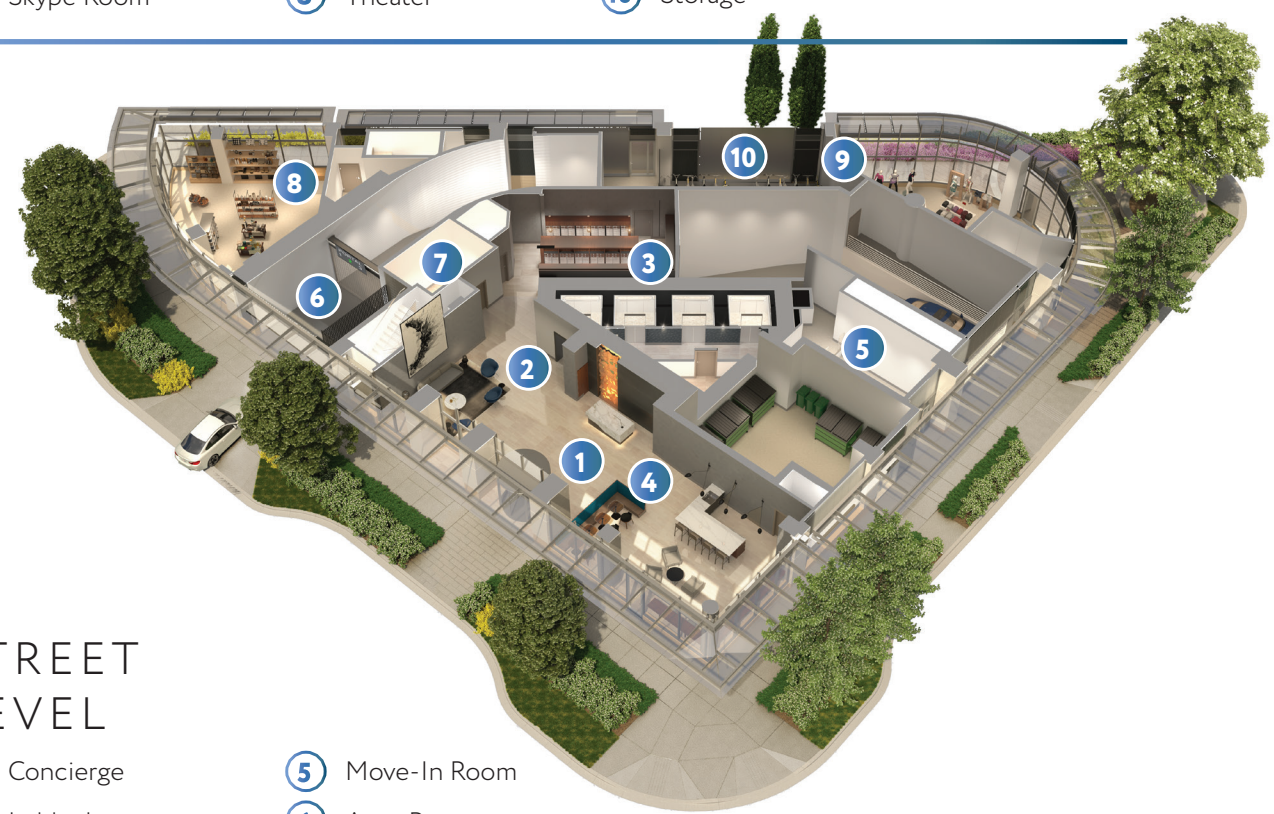

ABOVE
ALL

Enjoy access to unparalleled amenities as an extension of your home at SPIRE – all just an elevator ride away.

Robust amenities at SPIRE include a two-story lobby lounge with concierge, a third-floor co-working lounge and wellness studio, and the penthouse SPIRE Club – a collection of interior and exterior social spaces and a fitness center magnificently perched at the top of the building.

AMENITIES

SPIRESEATTLE.COM

This is not an offer to sell but intended for information only. Any representation as to square footage is approximate. Renderings, photography, illustrations, floor plans, amenities, finishes, and other information described herein are representative only and are not intended to reflect any specific feature, amenity, unit condition or view when built. No representation and warranties are made with regard to the accuracy, completeness or suitability of the information published herein. The developer reserves the right to make modification to materials, specifications, plans, pricing, designs, scheduling, and delivery without prior notice. Exclusively represented by Realogics Sotheby's International Realty.

LEVEL 3

- ① Yoga & Spin Studio
- ② Restrooms
- ③ Conference Room
- ④ Skype Room
- ⑤ Co-Working Lounge
- ⑥ Gaming Room
- ⑦ Terrace
- ⑧ Theater
- ⑨ HOA Boardroom/Offices
- ⑩ Storage

LEVEL 41 SPIRE CLUB

- ① Perspire Cardio Studio
- ② Free Weights & Gym
- ③ Restroom
- ④ Fitness Storage
- ⑤ Skyline Terrace
- ⑥ Dog Run

STREET LEVEL

- ① Concierge
- ② Lobby Lounge
- ③ Mailroom
- ④ Retail/Cafe
- ⑤ Move-In Room
- ⑥ Auto Ports
- ⑦ Restroom
- ⑧ Retail
- ⑨ Retail
- ⑩ Bicycle Storage/Tuning

LEVEL 40 SPIRE CLUB

- ① Inspire Exhibition Kitchen
- ② Private Dining
- ③ BBQ Terrace
- ④ SPIRE Club Billiards Bar
- ⑤ Olympic Lounge & Gallery
- ⑥ Restrooms
- ⑦ Sunrise Terrace
- ⑧ Panorama View Deck
- ⑨ Sky Terrace
- ⑩ Sky Grotto