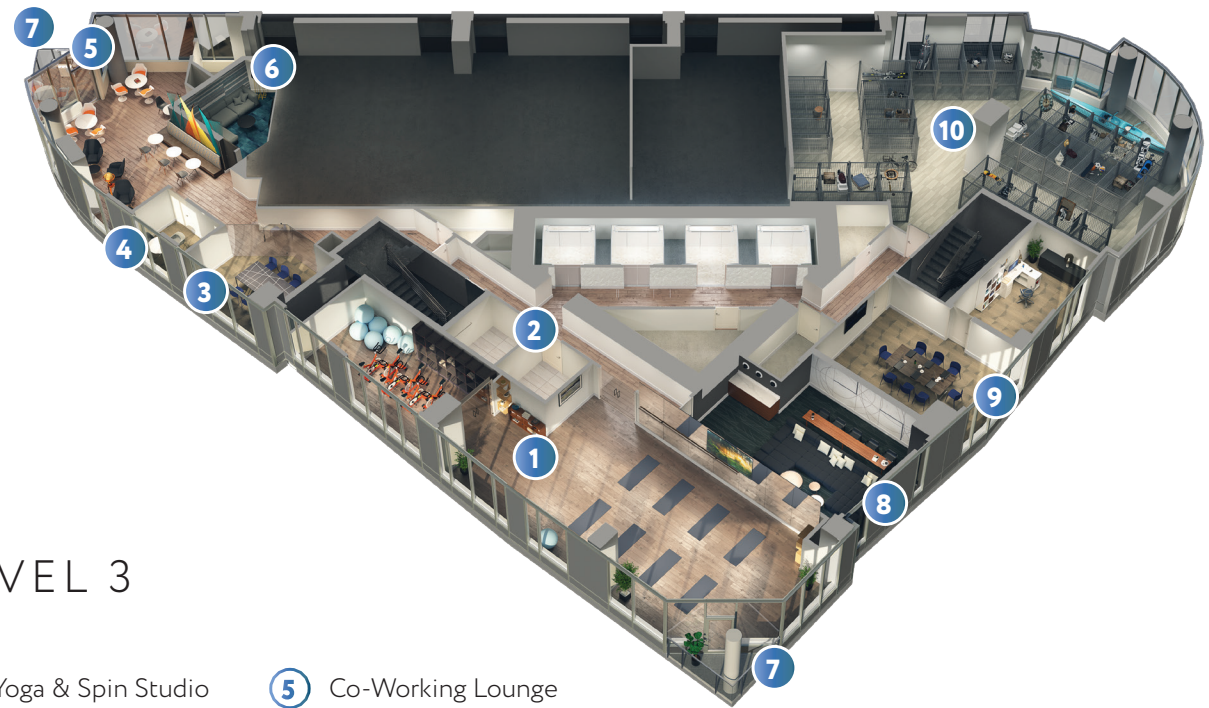

ABOVE
ALL

Enjoy access to unparalleled amenities as an extension of your home at SPIRE – all just an elevator ride away.

Robust amenities at SPIRE include a two-story lobby lounge with concierge, a third-floor co-working lounge and wellness studio, and the penthouse SPIRE Club – a collection of interior and exterior social spaces and a fitness center magnificently perched at the top of the building.

LEVEL 3

- ① Yoga & Spin Studio
- ② Restrooms
- ③ Conference Room
- ④ Skype Room
- ⑤ Co-Working Lounge
- ⑥ Gaming Room
- ⑦ Terrace
- ⑧ Theater
- ⑨ HOA Boardroom/Offices
- ⑩ Storage

LEVEL 41 SPIRE CLUB

- ① Perspire Cardio Studio
- ② Free Weights & Gym
- ③ Restroom
- ④ Fitness Storage
- ⑤ Skyline Terrace
- ⑥ Dog Run

STREET LEVEL

- ① Concierge
- ② Lobby Lounge
- ③ Mailroom
- ④ Retail/Cafe
- ⑤ Move-In Room
- ⑥ Auto Ports
- ⑦ Restroom
- ⑧ Retail
- ⑨ Retail
- ⑩ Bicycle Storage/Tuning

LEVEL 40 SPIRE CLUB

- ① Inspire Exhibition Kitchen
- ② Private Dining
- ③ BBQ Terrace
- ④ SPIRE Club Billiards Bar
- ⑤ Olympic Lounge & Gallery
- ⑥ Restrooms
- ⑦ Sunrise Terrace
- ⑧ Panorama View Deck
- ⑨ Sky Terrace
- ⑩ Sky Grotto