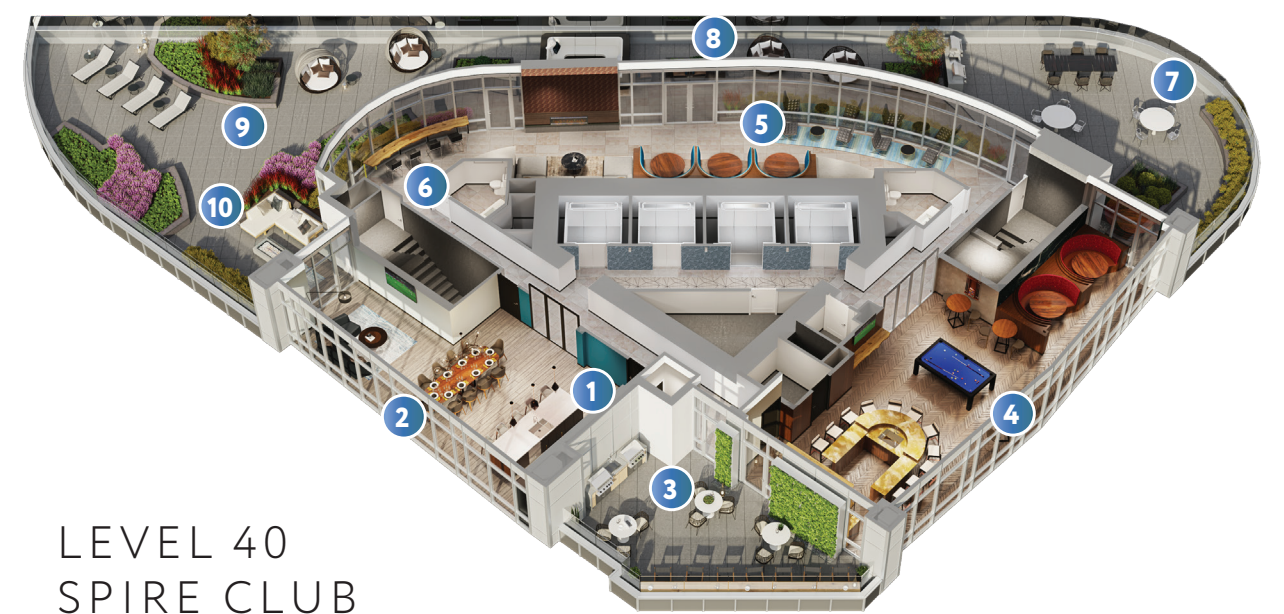

ABOVE
ALL

Enjoy access to unparalleled amenities as an extension of your home at SPIRE – all just an elevator ride away.

Robust amenities at SPIRE include a two-story lobby lounge with concierge, a third-floor co-working lounge and wellness studio, and the penthouse SPIRE Club – a collection of interior and exterior social spaces and a fitness center magnificently perched at the top of the building.

LEVEL 3

- ① Yoga & Spin Studio
- ② Restrooms
- ③ Conference Room
- ④ Skype Room
- ⑤ Co-Working Lounge
- ⑥ Gaming Room
- ⑦ Terrace
- ⑧ Theater
- ⑨ HOA Boardroom/Offices
- ⑩ Storage

LEVEL 41 SPIRE CLUB

- ① Perspire Cardio Studio
- ② Free Weights & Gym
- ③ Restroom
- ④ Fitness Storage
- ⑤ Skyline Terrace
- ⑥ Dog Run

STREET LEVEL

- ① Concierge
- ② Lobby Lounge
- ③ Mailroom
- ④ Retail/Cafe
- ⑤ Move-In Room
- ⑥ Auto Ports
- ⑦ Restroom
- ⑧ Retail
- ⑨ Retail
- ⑩ Bicycle Storage/Tuning

LEVEL 40 SPIRE CLUB

- ① Inspire Exhibition Kitchen
- ② Private Dining
- ③ BBQ Terrace
- ④ SPIRE Club Billiards Bar
- ⑤ Olympic Lounge & Gallery
- ⑥ Restrooms
- ⑦ Sunrise Terrace
- ⑧ Panorama View Deck
- ⑨ Sky Terrace
- ⑩ Sky Grotto