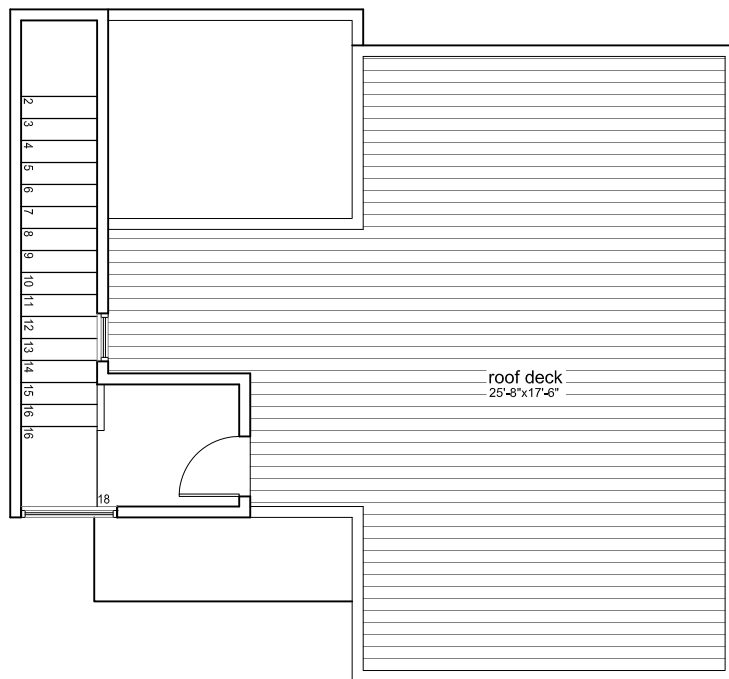

3rd floor plan

SCALE: 1/8" = 1'-0"

roof plan

SCALE: 1/8" = 1'-0"